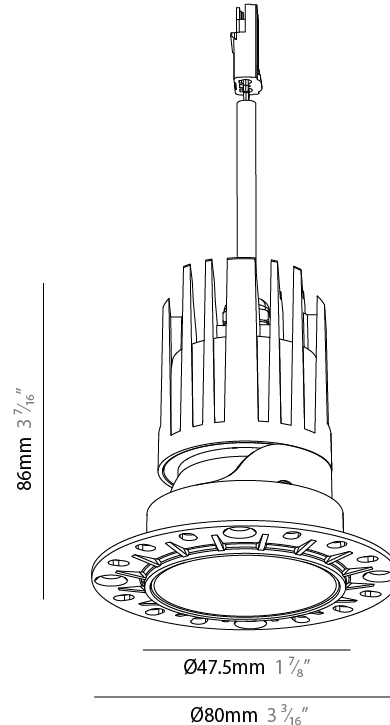

GENERAL

Series: Bioniq Evo
Partner: Prolicht
Division: Architectural
Installation: Trimless
Product Type: Downlight
Mounting Location: Ceiling
Light Distribution: Adjustable / Direct

PHYSICAL

Aperture Sizes - Downlights: 2"
Shape: Round
Diameter (mm): 48
Diameter (in): 1 7/8
Height (mm): 86
Depth (mm): 100
Height (in): 3 3/16
Depth (in): 3 15/16
Ceiling Thickness (mm): 10 - 50
Ceiling Thickness (in): 3/8 - 1 15/16
Weight (kg): 0.4
Weight (lbs): 0.88
Fixture Finish: [BLK / WHI / ARB / CHR](#)
Fixture Material: Extruded Aluminum
Cut-out Measurements: Ø 55mm/2 3/16"

ELECTRICAL

Lamp Type: LED (Zhaga Standard)
Input Wattage (W): 9.2
Total Output Wattage (W): 8.2
Dimming: Non-dimming / DALI Dimming / MATTER Dimming
Driver Included: No
Driver Location: Remote
Driver Type: Constant Current - Universal
Driver Class: Class 2
Constant Current (MA): 250mA
Upon Request: 0-10V Dimming / Phase Dimming

LED

Color Temperature (°K): [2400 / 2700 / 3000 / 3500 / 4000](#)
Max. Delivered Lumen (lm): Max 922
Nominal Lumen (lm): 1456
CRI: >90 CRI
Efficiency (%): 100.7
Lamp Life (hrs): 50000

OPTICAL

Beam Angle: [24 / 32 / 46 / 56](#)
Adjustability: Rotational 350° / Tilt 30°

RATINGS AND CERTIFICATIONS

Certified By: Certified for North American Standards
IP rating: IP65
Glare Rating: ≤ 10

PROJECT
TYPE
SPECIFIER
QUANTITY
DATE