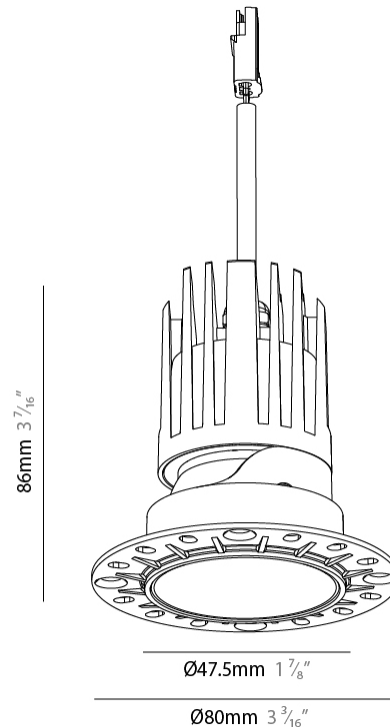

GENERAL

Series: Bioniq Evo
Partner: Prolicht
Division: Architectural
Installation: Trimless
Product Type: Downlight
Mounting Location: Ceiling
Light Distribution: Adjustable / Direct

PHYSICAL

Aperture Sizes - Downlights: 2"
Shape: Round
Diameter (mm): 48
Diameter (in): 1 7/8
Height (mm): 86
Depth (mm): 100
Height (in): 3 3/16
Depth (in): 3 15/16
Ceiling Thickness (mm): 10 - 50
Ceiling Thickness (in): 3/8 - 1 15/16
Weight (kg): 0.8
Weight (lbs): 1.76
Fixture Finish: SSR / BKV / CWI / CRY / HAB / UFT / ITA / RUA / FTG / MYG / LOD / PUS / FRO / FUP / KIA / POP / BLS / SPG / MEY / GOH / CHC / COM / ABZ / JAG / OBR / MOS / ROR
Fixture Material: Extruded Aluminum
Cut-out Measurements: Ø 55mm/2 3/16"

ELECTRICAL

Lamp Type: LED (Zhaga Standard)
Input Wattage (W): 9.2
Total Output Wattage (W): 8.2
Dimming: Non-dimming / DALI Dimming / MATTER Dimming
Driver Included: No
Driver Location: Remote
Driver Type: Constant Current - Universal
Driver Class: Class 2
Constant Current (MA): 250mA
Upon Request: 0-10V Dimming / Phase Dimming

LED

Color Temperature (°K): 2400 / 2700 / 3000 / 3500 / 4000
Max. Delivered Lumen (lm): Max 922
Nominal Lumen (lm): 1456
CRI: >90 CRI
Efficiency (%): 100.7
Lamp Life (hrs): 50000

OPTICAL

Beam Angle: 24 / 32 / 46 / 56
Adjustability: Rotational 350° / Tilt 30°

RATINGS AND CERTIFICATIONS

Certified By: Certified for North American Standards
IP rating: IP65
Glare Rating: ≤ 10

PROJECT
TYPE
SPECIFIER
QUANTITY
DATE