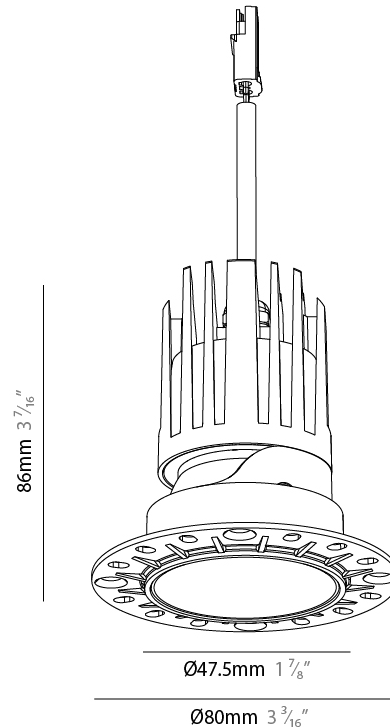

GENERAL

Series: Bioniq Evo
Partner: Prolicht
Division: Architectural
Installation: Trimless
Product Type: Downlight
Mounting Location: Ceiling
Light Distribution: Adjustable / Direct

PHYSICAL

Aperture Sizes - Downlights: 2"
Shape: Round
Diameter (mm): 48
Diameter (in): 1 7/8
Height (mm): 86
Depth (mm): 100
Height (in): 3 3/16
Depth (in): 3 15/16
Ceiling Thickness (mm): 10 - 50
Ceiling Thickness (in): 3/8 - 1 15/16
Weight (kg): 0.4
Weight (lbs): 0.88
Fixture Finish: SSR / BKV / CWI / CRY / HAB / UFT / ITA / RUA / FTG / MYG / LOD / PUS / FRO / FUP / KIA / POP / BLS / SPG / MEY / GOH / CHC / COM / ABZ / JAG / OBR / MOS / ROR
Fixture Material: Extruded Aluminum
Cut-out Measurements: Ø 55mm/2 3/16"

ELECTRICAL

Lamp Type: LED (Zhaga Standard)
Input Wattage (W): 8
Total Output Wattage (W): 7.3
Dimming: Non-dimming / DALI Dimming / MATTER Dimming
Driver Included: No
Driver Location: Remote
Driver Type: Constant Current - Universal
Driver Class: Class 2
Constant Current (MA): 250mA
Upon Request: 0-10V Dimming / Phase Dimming

LED

Color Temperature (°K): 2400 / 2700 / 3000 / 3500 / 4000
Max. Delivered Lumen (lm): Max 521
Nominal Lumen (lm): 920
CRI: >90 CRI
Efficiency (%): 64.9
Lamp Life (hrs): 50000

OPTICAL

Beam Angle: 10
Adjustability: Rotational 350° / Tilt 30°

RATINGS AND CERTIFICATIONS

Certified By: Certified for North American Standards
IP rating: IP65
Glare Rating: ≤ 10

PROJECT
TYPE
SPECIFIER
QUANTITY
DATE